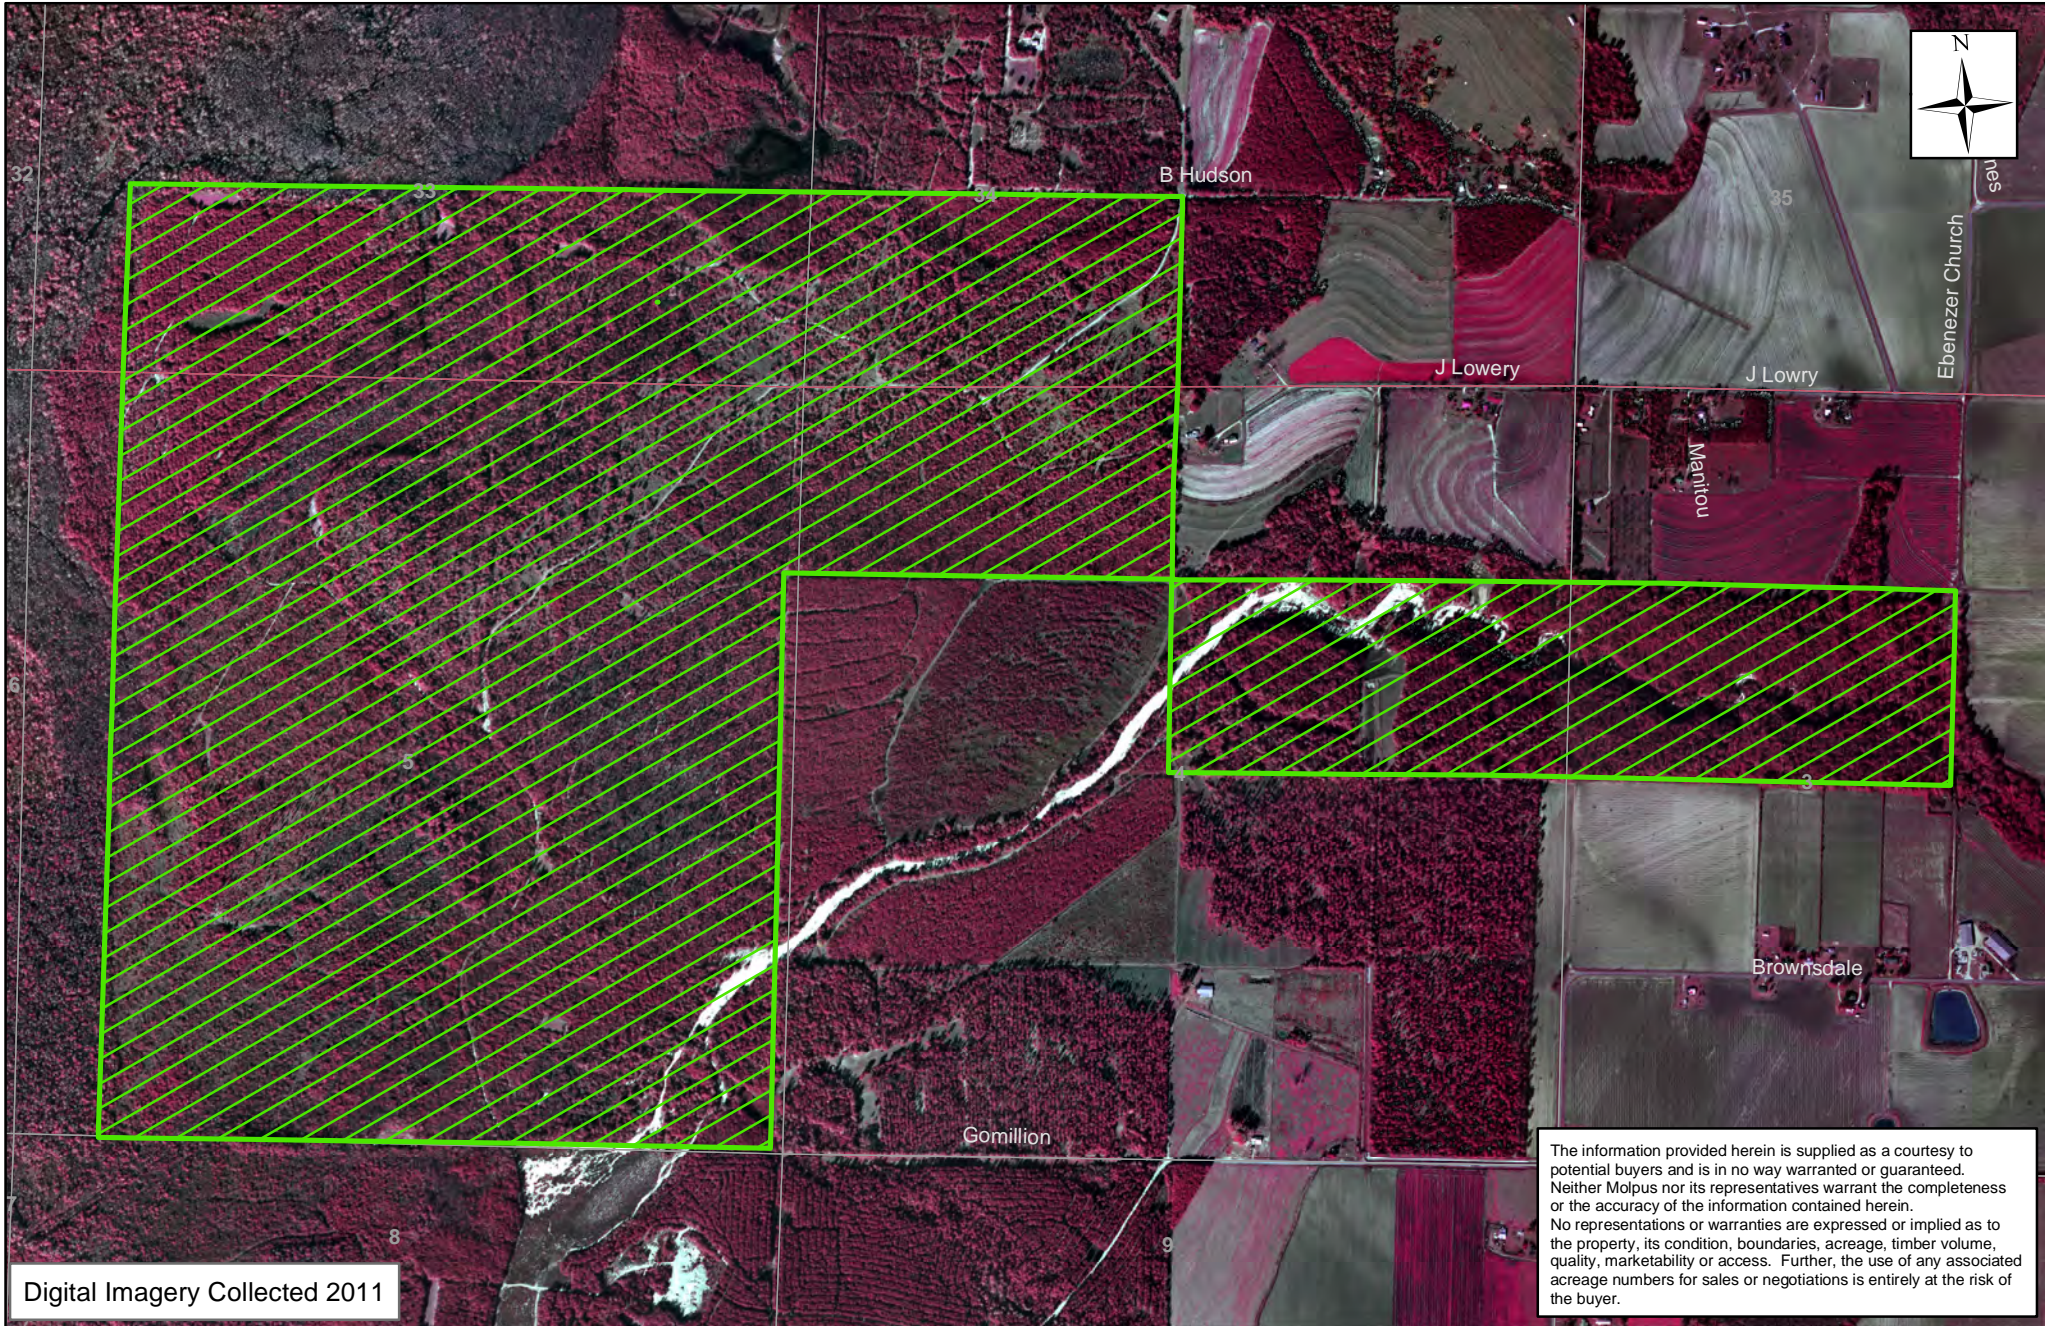

# Seven States Timberlands, LLC - Santa Rosa Unit Sale Area - 1,011 Acres

Santa Rosa County, FL  
PEN\_SSTLS0023  
April 8, 2013