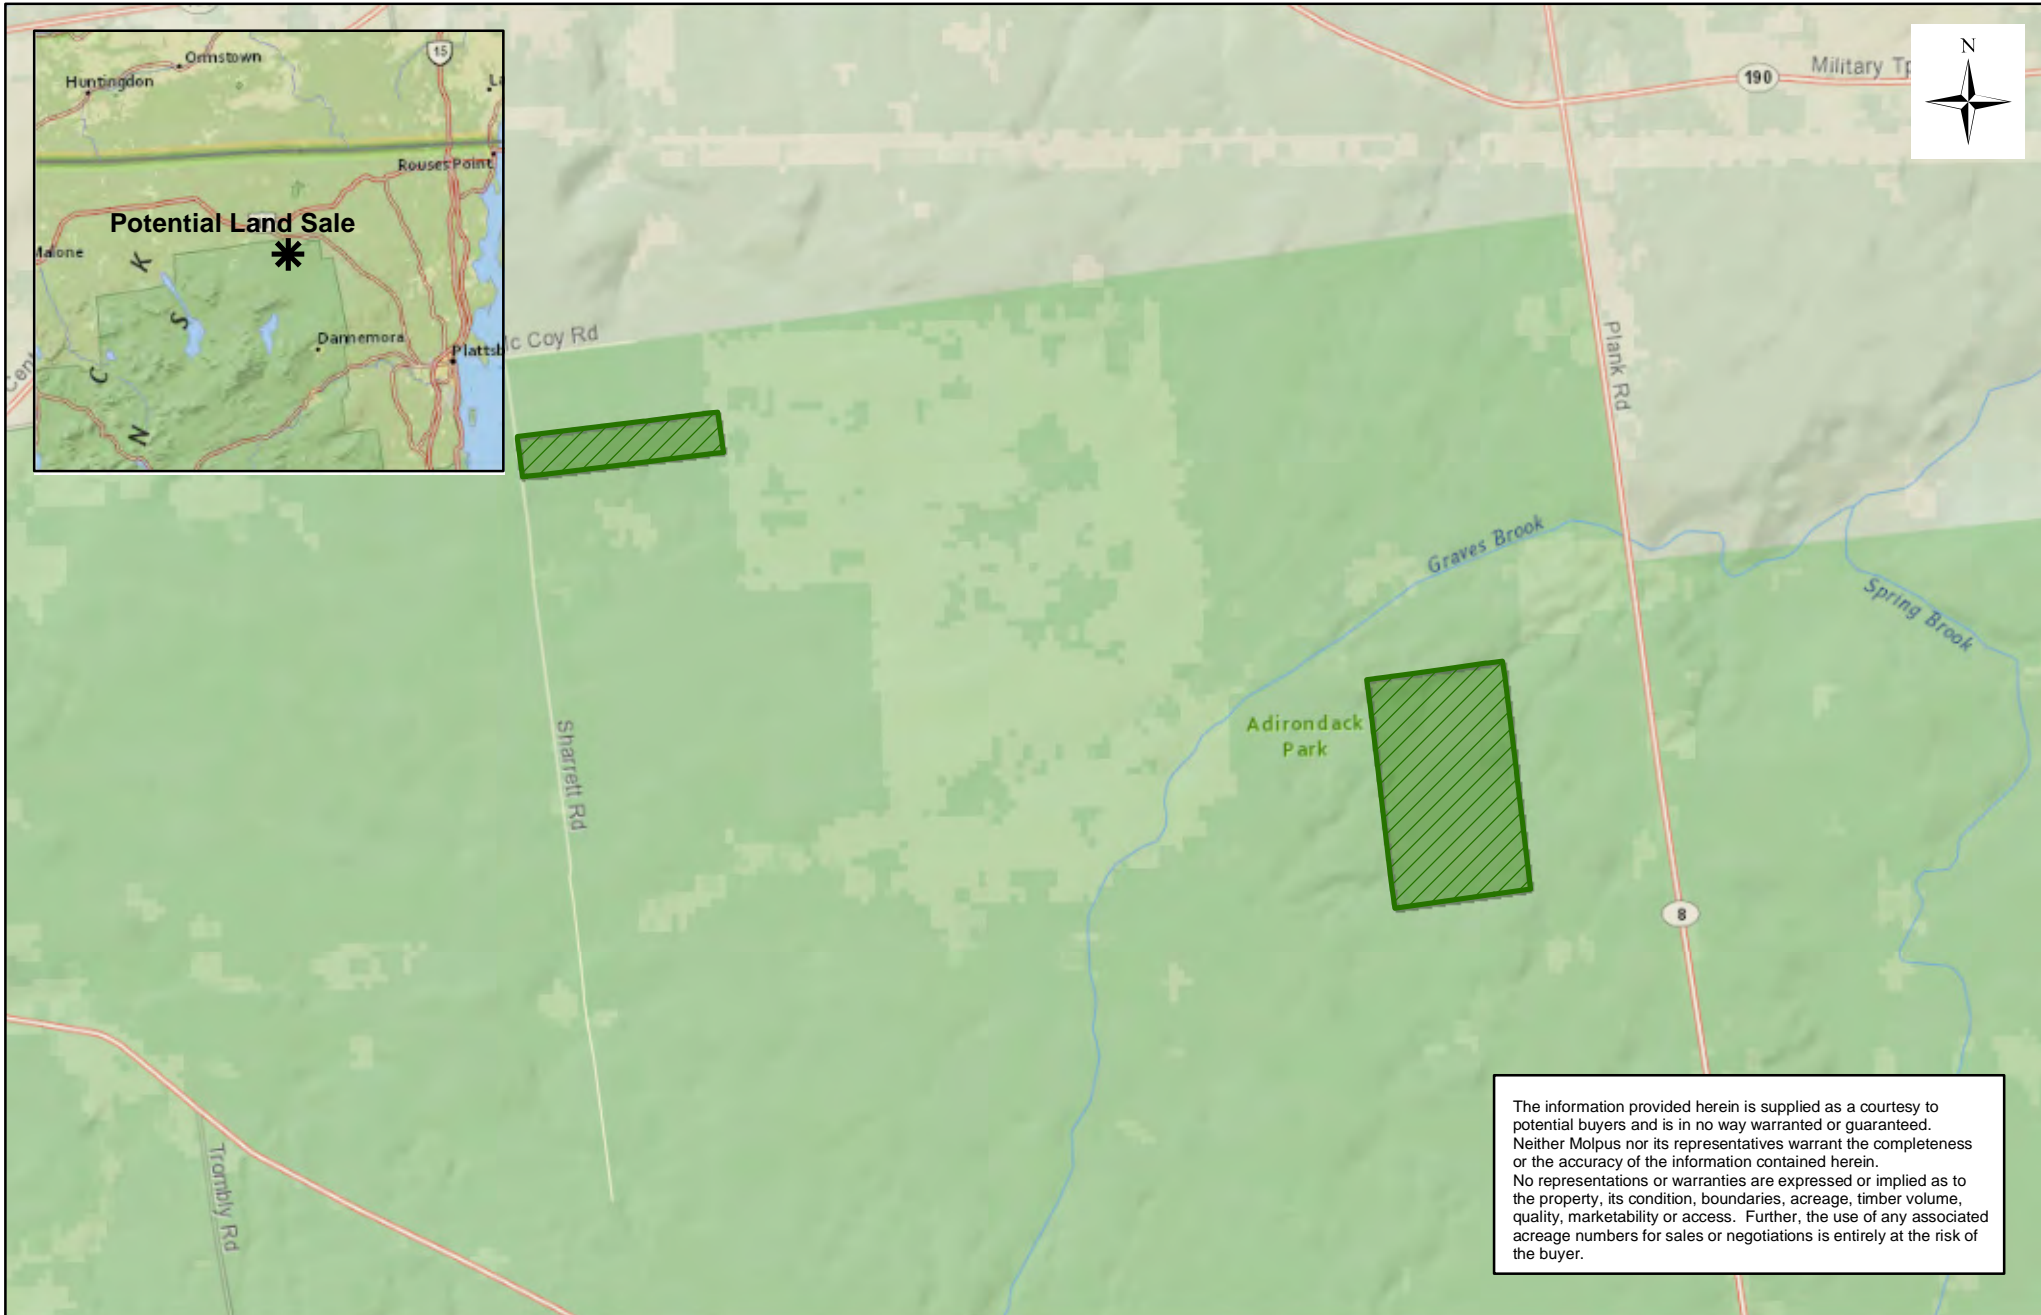

# MWF Adirondacks, LLC - Tupper Lake Unit (0187) - Compartment(s) 021

## Ellenburg Lot - 153.29 +/- Acres

The information provided herein is supplied as a courtesy to potential buyers and is in no way warranted or guaranteed. Neither Molpus nor its representatives warrant the completeness or the accuracy of the information contained herein. No representations or warranties are expressed or implied as to the property, its condition, boundaries, acreage, timber volume, quality, marketability or access. Further, the use of any associated acreage numbers for sales or negotiations is entirely at the risk of the buyer.